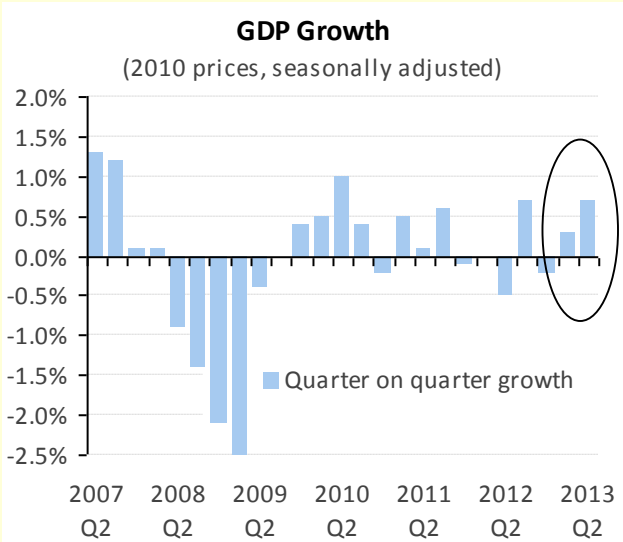

Softwood Imports 2013

- Why

Pallets & Packaging
Fencing & Outdoor

- 6%?