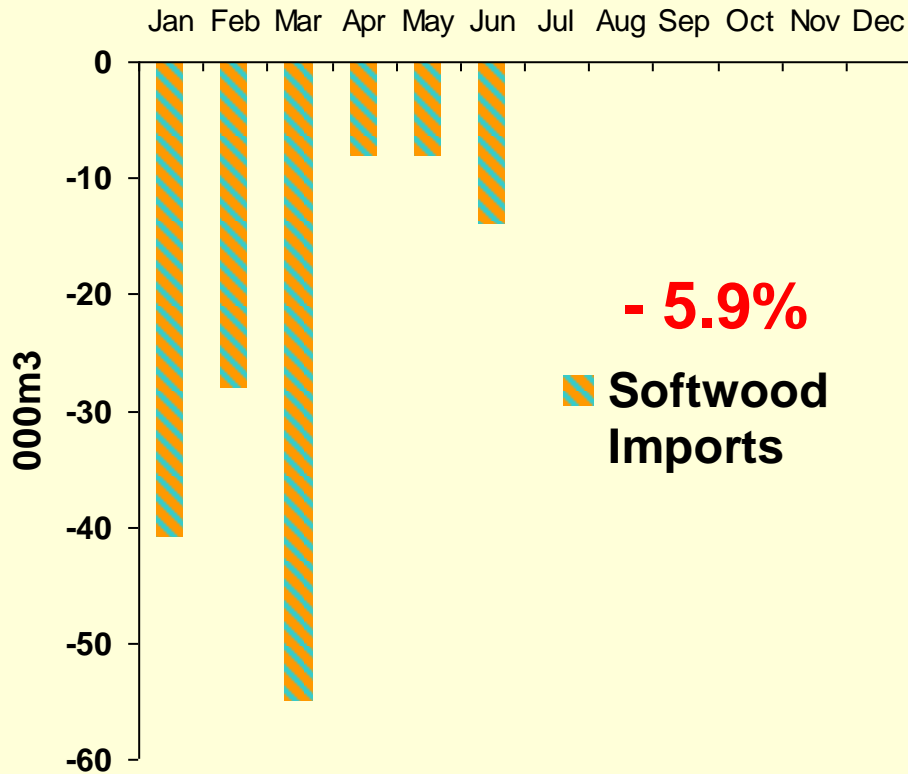

Softwood Imports 2013 – Where we are