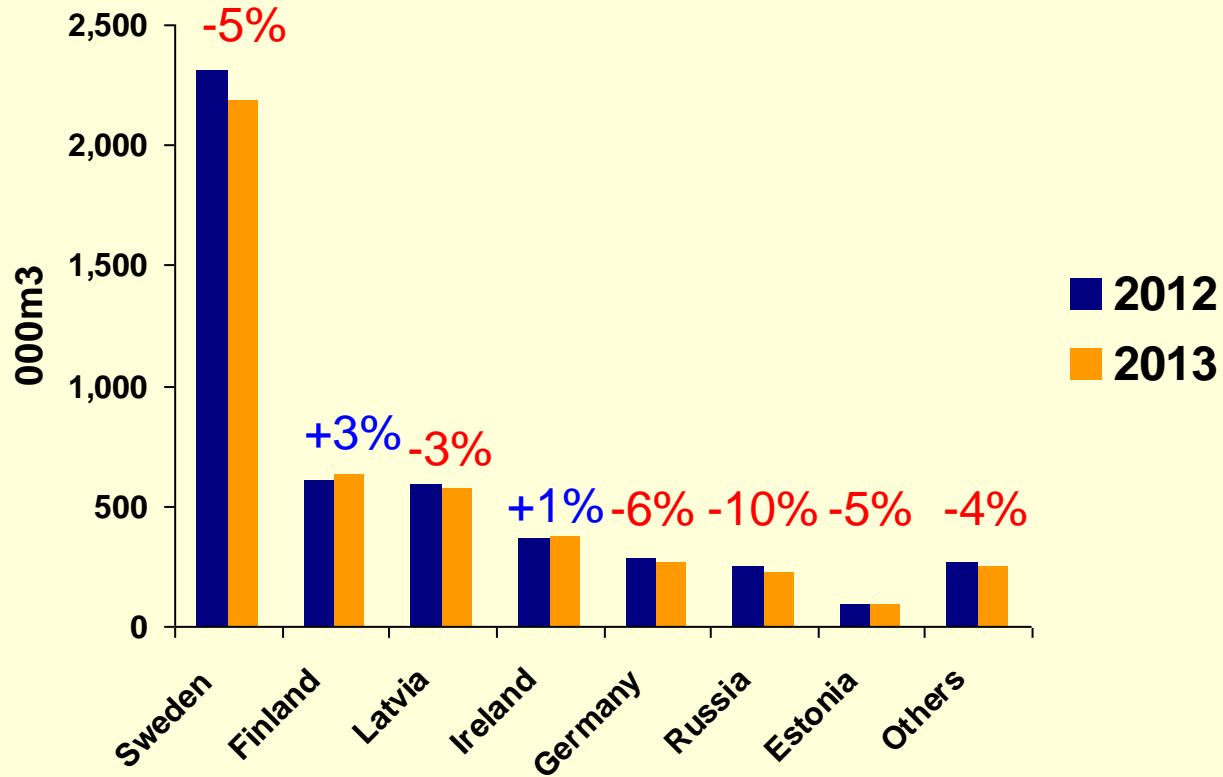

UK Softwood Imports by Country - 2013/2012