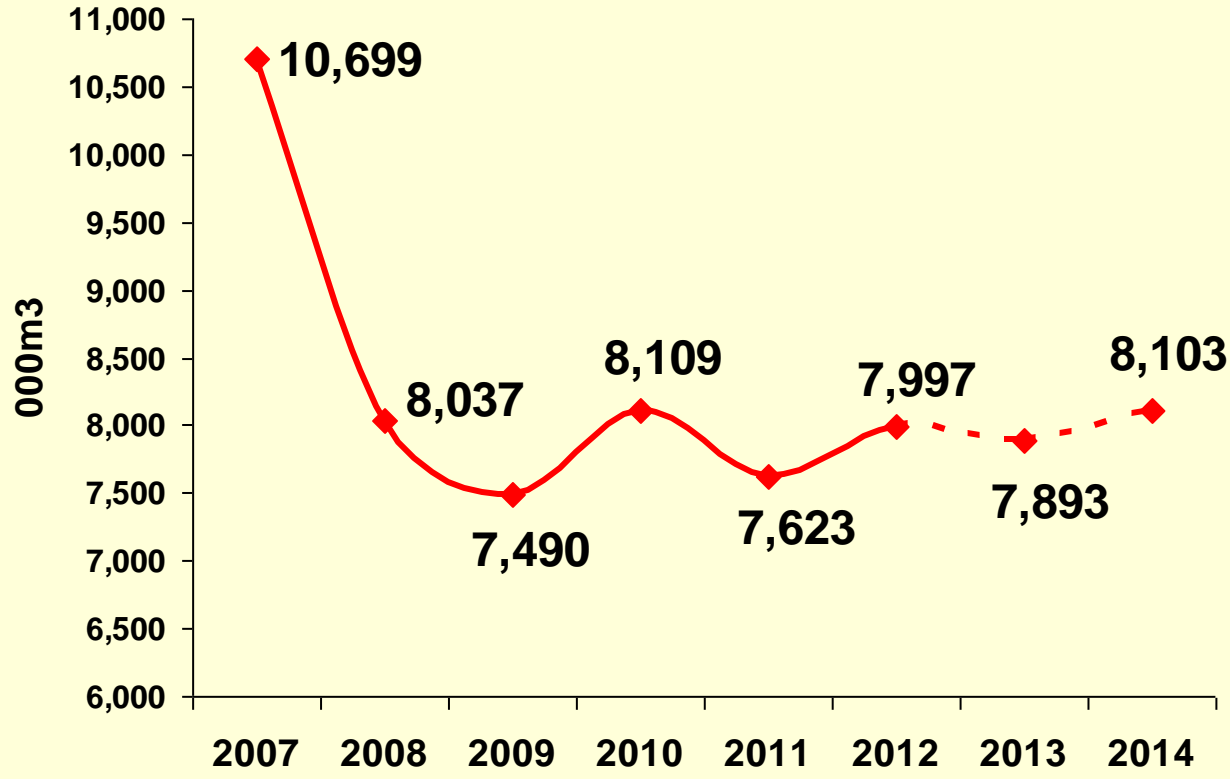

UK Softwood Consumption Trends