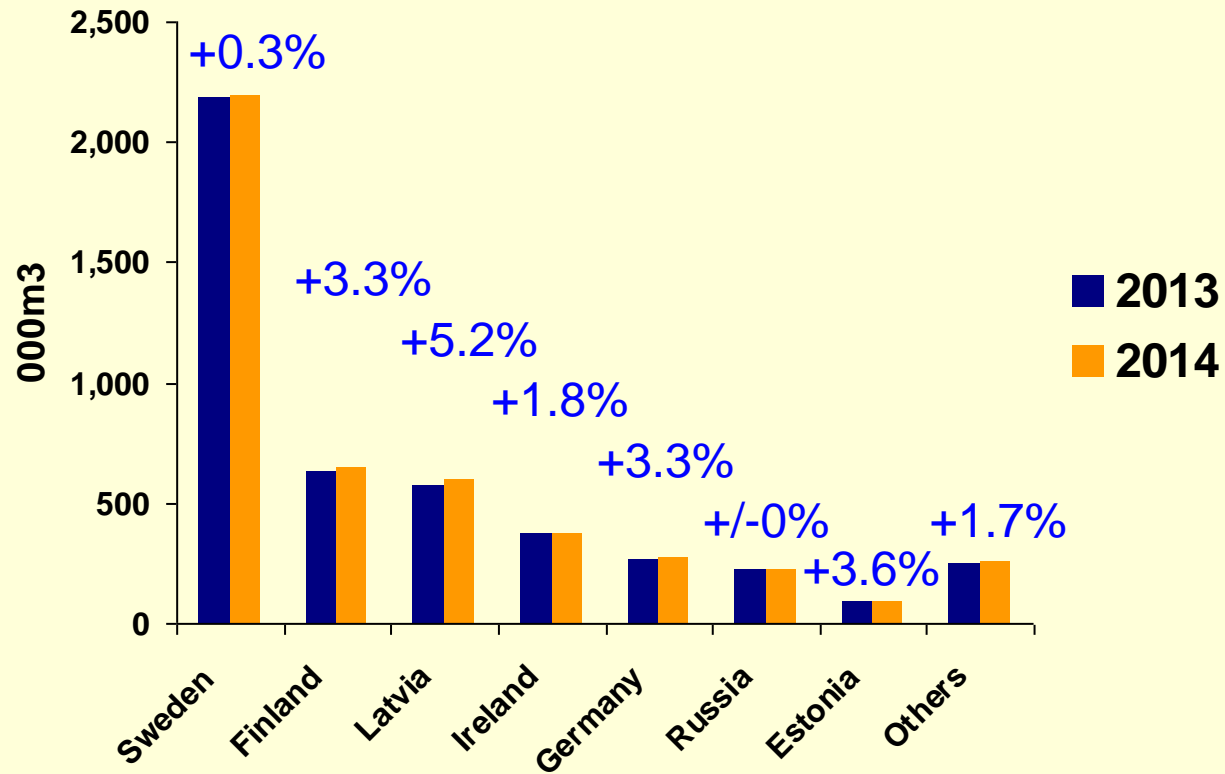

UK Softwood Imports by Country - 2014/2013