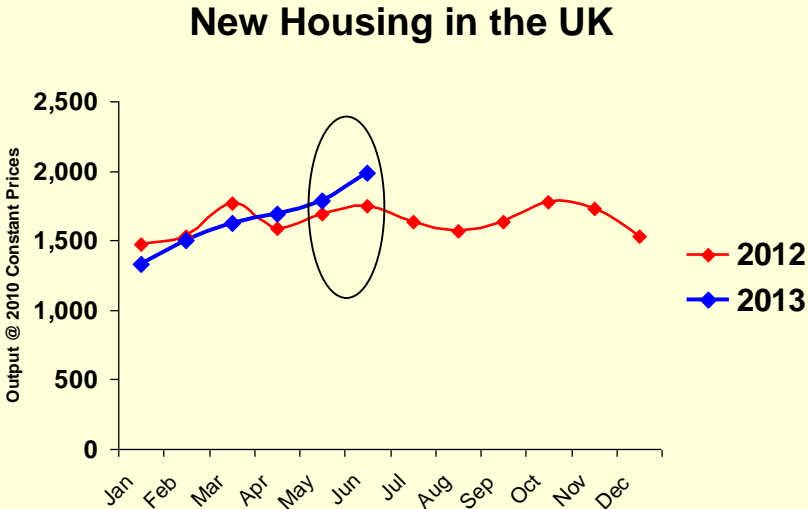

Softwood Imports 2013

- Why

Pallets & Packaging
Fencing & Outdoor

- 6%?